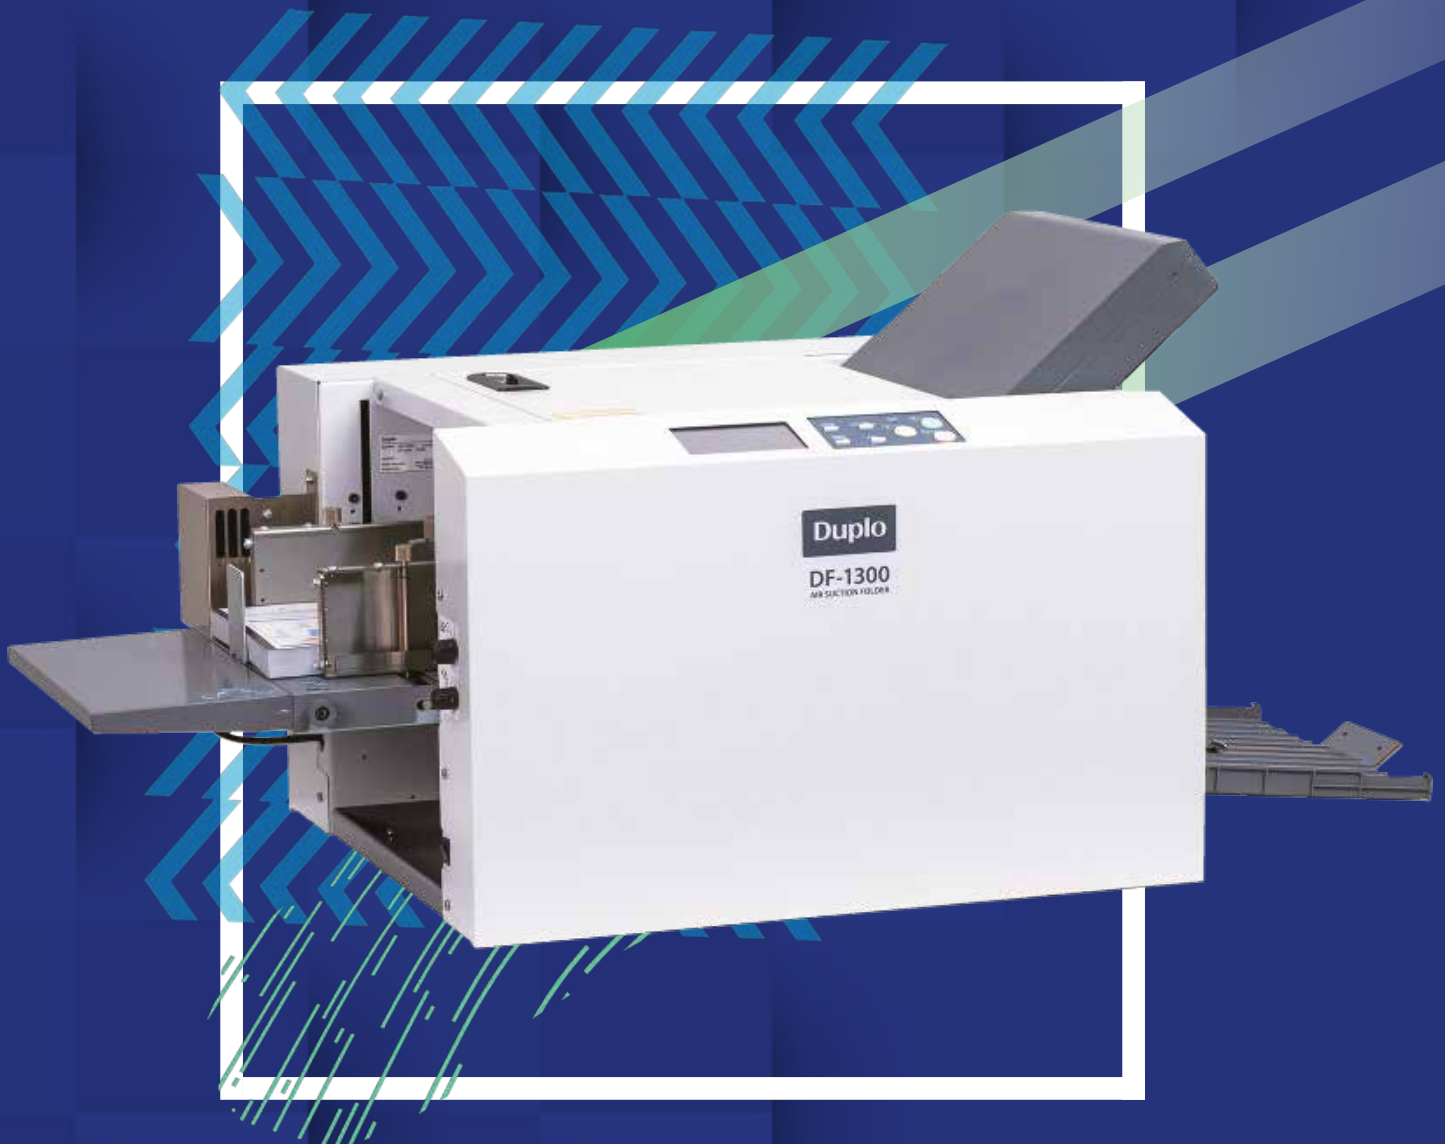

## DF-1300 PAPER FOLDER

**BE EFFICIENT WITH HIGH SPEED FOLDED MEDIA FROM  
DF-1300 PAPER FOLDER**

**IDEAL FOR LOW TO MID-VOLUME RUNS  
PROCESSES UP TO 18,600 SHEETS PER HOUR  
ACCURATE AND SECURE FOLDING  
MULTILINGUAL SUPPORT**

## SPECIFICATIONS – CONFIGURATION CONSISTS OF:

The DF-1300 is a simple desktop folder, with the capability of folding 310 sheets per minute at maximum speed. It comes as standard with a 4.3" LCD touch screen panel, for ease of use and Ultrasonic double feed detection, to ensure accuracy and enhances reliability.

DF-1300	
<b>Paper Size</b>	Maximum: 311 mm x 457.2 mm Minimum: 120 mm x 182 mm
<b>Paper Size (standard paper)</b>	A3/ B4/ A4/ B5/ A5/ B6
<b>Paper Type</b>	Sheet, Single fold (when cross folding)
<b>Paper Quality (Fine quality paper)</b>	52.3 gsm to 157 gsm*1
<b>Paper Quality (art paper/ coated paper)</b>	73.3 gsm to 157 gsm*2
<b>Processing Speed (maximum)</b>	310 sheets/min*3
<b>Folding Speed Adjustment*5 (6 speed)</b>	260 sheets/min
<b>Folding Speed Adjustment *5 (7 speed)</b>	310 sheets/min
<b>Paper Feed Tray Loading Capacity</b>	50 mm*6
<b>Fold Types</b>	Single fold, Double fold, Irregular Accordion fold, Letter fold, Accordion fold, Gate fold*4, Cross fold*4, Custom fold*4
<b>Dimensions (when in use)</b>	W-1,193 mm x D-587 mm x H-541 mm
<b>Dimensions (when stored)</b>	W-806 mm x D-587 mm x H-541 mm

### COLOUR TOUCH PANEL –

4.3" Colour LCD touch panel is equipped as standard.